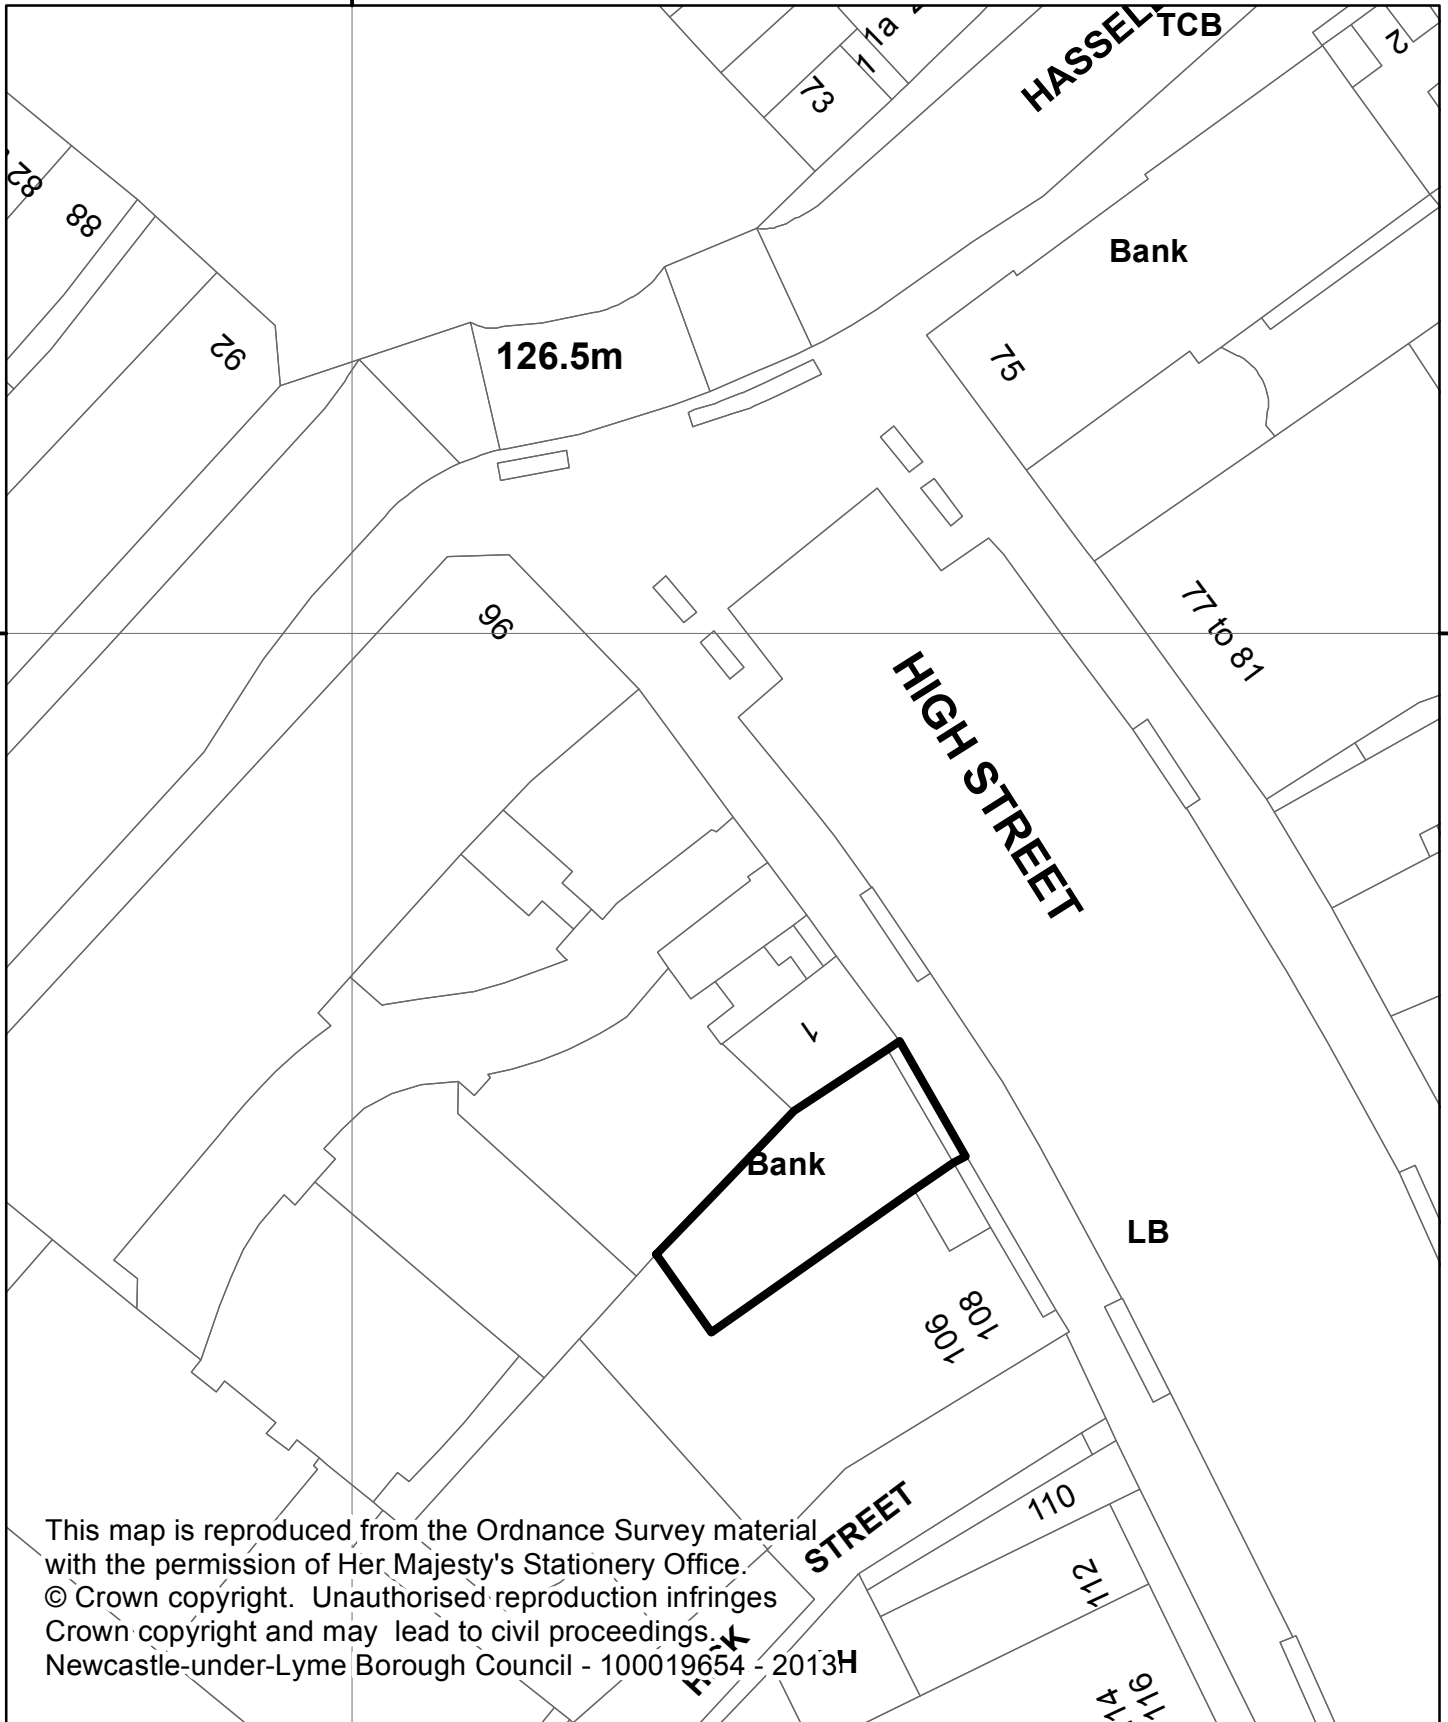

13/00883/FUL & 13/00884/ADV
Former Lloyds TSB Bank
106 High Street, Newcastle Under Lyme

NEWCASTLE-UNDER-LYME
BOROUGH COUNCIL

384900 000000

This map is reproduced from the Ordnance Survey material with the permission of Her Majesty's Stationery Office.
© Crown copyright. Unauthorised reproduction infringes Crown copyright and may lead to civil proceedings.
Newcastle-under-Lyme Borough Council - 100019654 - 2013H